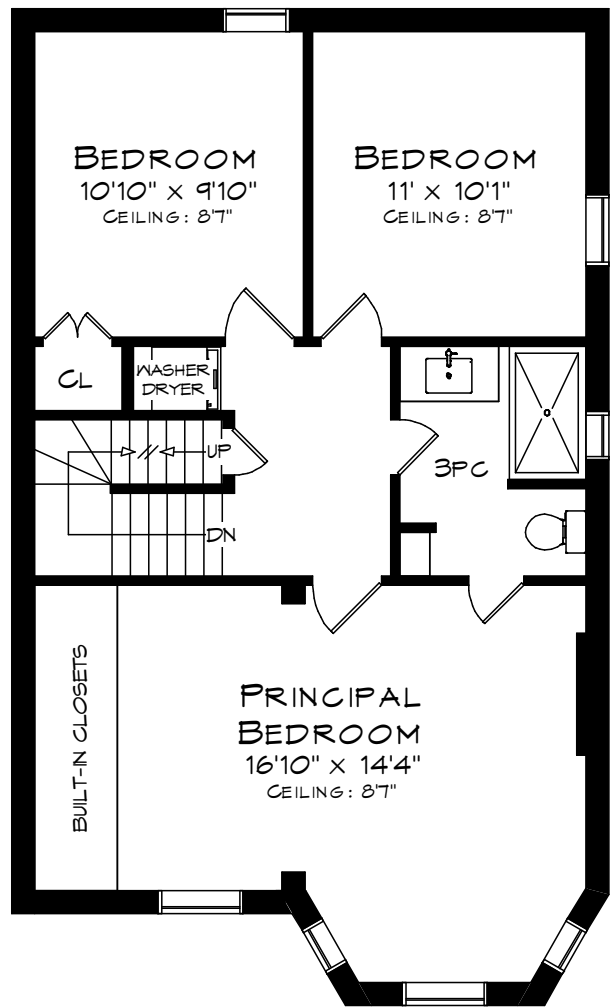

# 173 MARKLAND STREET

TOTAL SQUARE FOOTAGE  
2,944 SQ.FT.

**MAIN LEVEL**  
843 SQUARE FEET

**SECOND LEVEL**  
742 SQUARE FEET

Measurements may not be 100% accurate  
and should be used as a guideline only.  
April - 2026

# 173 MARKLAND STREET

THIRD LEVEL  
577 SQUARE FEET

LOWER LEVEL  
782 SQUARE FEET

Measurements may not be 100% accurate  
and should be used as a guideline only.  
April - 2026