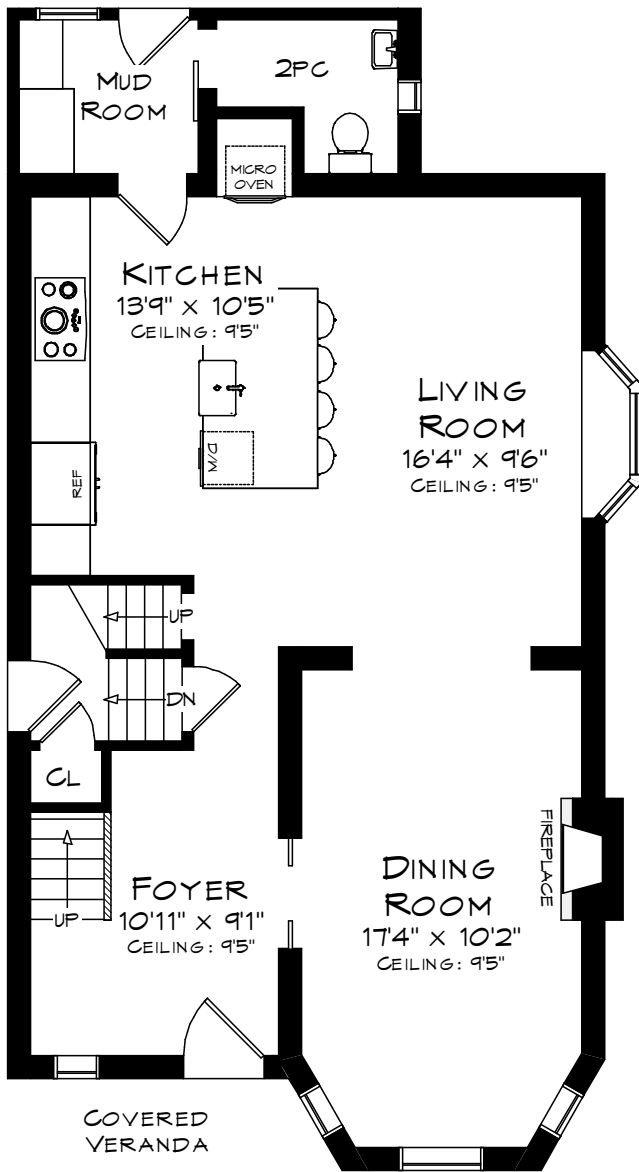

# 173 MARKLAND STREET

TOTAL SQUARE FOOTAGE  
2,944 SQ.FT.

**MAIN LEVEL**  
843 SQUARE FEET

**SECOND LEVEL**  
742 SQUARE FEET

Measurements may not be 100% accurate  
and should be used as a guideline only.  
April - 2026

# 173 MARKLAND STREET

THIRD LEVEL  
577 SQUARE FEET

LOWER LEVEL  
782 SQUARE FEET

Measurements may not be 100% accurate  
and should be used as a guideline only.  
April - 2026