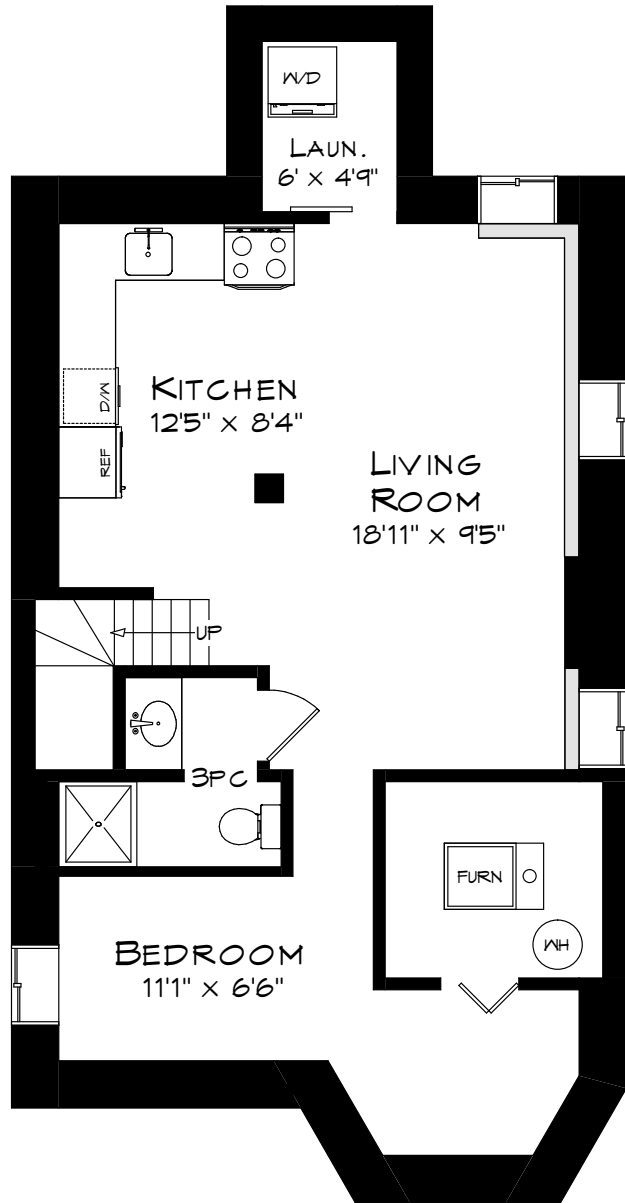

# 173 MARKLAND STREET

TOTAL SQUARE FOOTAGE  
2,944 SQ.FT.

**MAIN LEVEL**  
843 SQUARE FEET

**SECOND LEVEL**  
742 SQUARE FEET

Measurements may not be 100% accurate  
and should be used as a guideline only.  
April - 2026

# 173 MARKLAND STREET

THIRD LEVEL  
577 SQUARE FEET

LOWER LEVEL  
782 SQUARE FEET

Measurements may not be 100% accurate  
and should be used as a guideline only.  
April - 2026