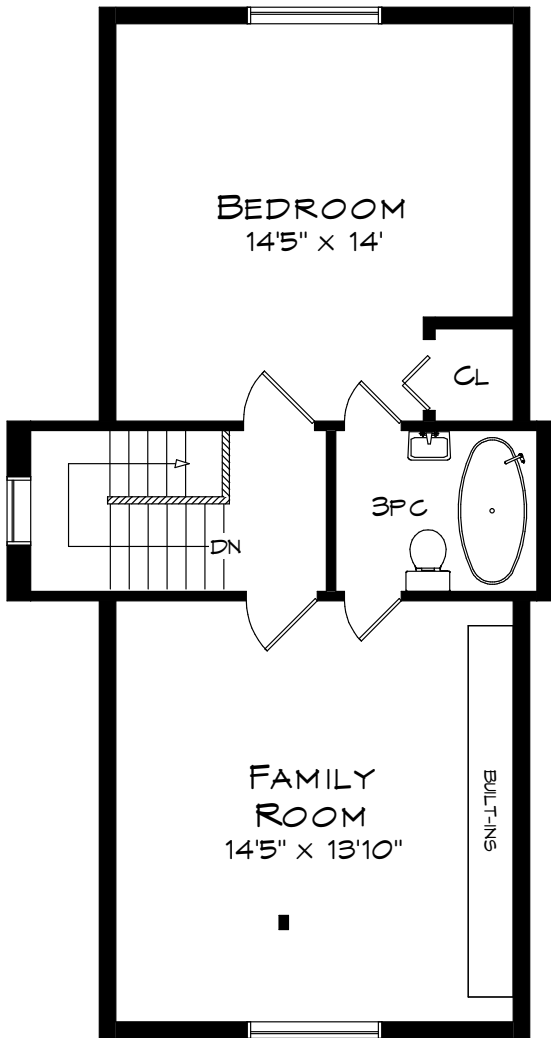

# 173 MARKLAND STREET

TOTAL SQUARE FOOTAGE  
2,944 SQ.FT.

**MAIN LEVEL**  
843 SQUARE FEET

**SECOND LEVEL**  
742 SQUARE FEET

Measurements may not be 100% accurate  
and should be used as a guideline only.  
April - 2026

# 173 MARKLAND STREET

THIRD LEVEL  
577 SQUARE FEET

LOWER LEVEL  
782 SQUARE FEET

Measurements may not be 100% accurate  
and should be used as a guideline only.  
April - 2026