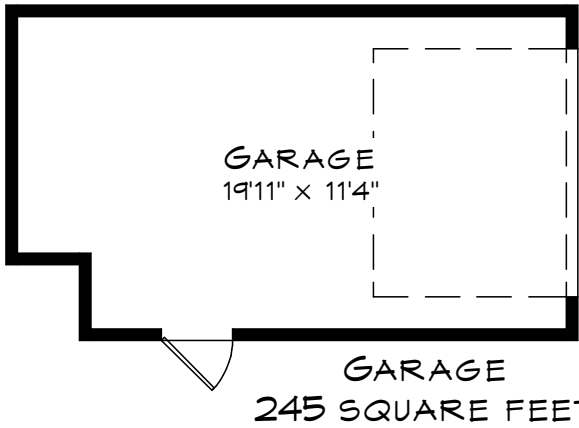

# 173 MARKLAND STREET

TOTAL SQUARE FOOTAGE  
2,944 SQ.FT.

**MAIN LEVEL**  
843 SQUARE FEET

**SECOND LEVEL**  
742 SQUARE FEET

Measurements may not be 100% accurate  
and should be used as a guideline only.  
April - 2026

# 173 MARKLAND STREET

THIRD LEVEL  
577 SQUARE FEET

LOWER LEVEL  
782 SQUARE FEET

Measurements may not be 100% accurate  
and should be used as a guideline only.  
April - 2026